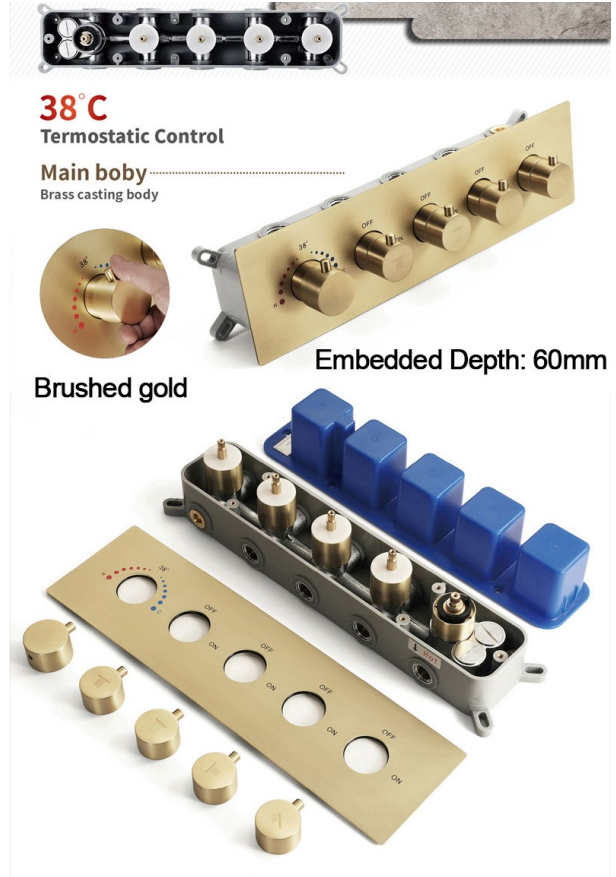

# PHONE CONTROLLED THERMOSTATIC RAINFALL WATERFALL SHOWER SYSTEM WITH ROUND HANDHELD SHOWER SPECIFICATIONS

- Shower Panel /Hose Material: 304 Stainless Steel
- Shower Head Size: 900\*300 mm
- Shower Mixer Material: Brass
- Concealed Mixer Size: 465\*130 mm
- Showerheads Install: Embedded Ceiling Mounted
- Concealed Mixer Install: Wall-Mounted
- LED Shower Head Functions: Rainfall, Waterfall, Water Column
- Water Pressure: 0.3 MPA
- Water Flow: 16L/min~28L/min
- Hand Shower/ Shower holder Material: Brass
- Shower Accessories Material: Brass
- LED Light: Need to Connect Power
- LED Light Color: 64 Color
- Shower Hose Length: 1.5M
- AC: 100-265V 50/60Hz

 Kinds of color **64**  
 temperature adjustable

  
**Build-in WIFI**  
**Phone control color**

**Color software App install instruction**  
**download name: Smart Life**

All dimensions and specifications are nominal and may vary. Use actual products for accuracy in critical situations.

**Shower Mixer**

**Hand Shower**

Flow Rate: 2.0 GPM / 7.6 LPM

**Shower Mixer Connections**