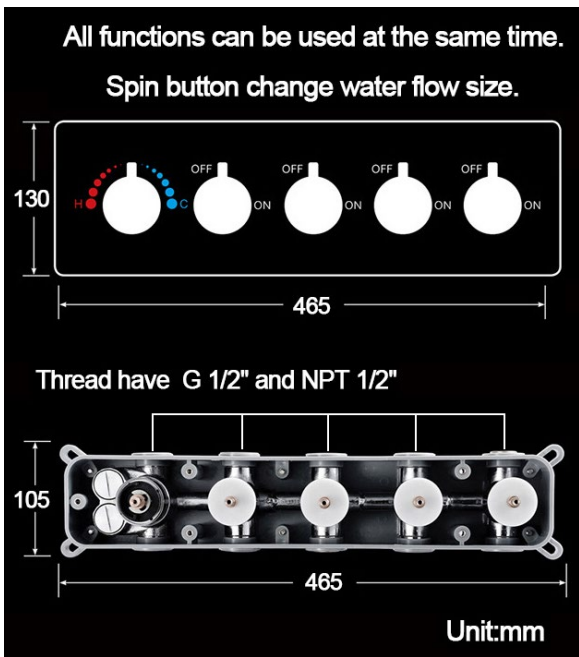

# PHONE CONTROLLED THERMOSTATIC RAINFALL WATERFALL SHOWER SYSTEM WITH ROUND HANDHELD SHOWER SPECIFICATIONS

- Shower Panel /Hose Material: 304 Stainless Steel
- Shower Head Size: 900\*300 mm
- Shower Mixer Material: Brass
- Concealed Mixer Size: 465\*130 mm
- Showerheads Install: Embedded Ceiling Mounted
- Concealed Mixer Install: Wall-Mounted
- LED Shower Head Functions: Rainfall, Waterfall, Water Column
- Water Pressure: 0.3 MPA
- Water Flow: 16L/min~28L/min
- Hand Shower/ Shower holder Material: Brass
- Shower Accessories Material: Brass
- LED Light: Need to Connect Power
- LED Light Color: 64 Color
- Shower Hose Length: 1.5M
- AC: 100-265V 50/60Hz

 Kinds of color **64**  
 temperature adjustable

  
**Build-in WIFI**  
**Phone control color**

**Color software App install instruction**  
**download name: Smart Life**

All dimensions and specifications are nominal and may vary. Use actual products for accuracy in critical situations.

**Shower Mixer**

**Hand Shower**

Flow Rate: 2.0 GPM / 7.6 LPM

**Shower Mixer Connections**