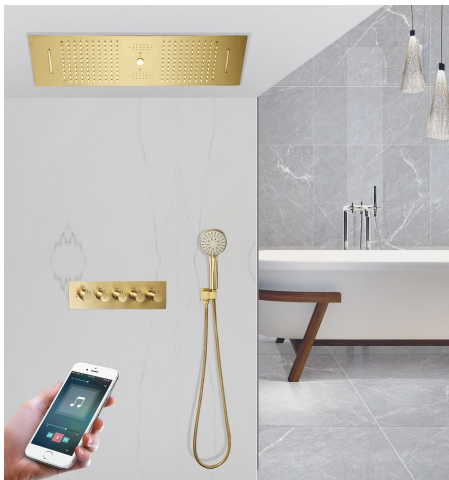

# PHONE CONTROLLED THERMOSTATIC RAINFALL WATERFALL SHOWER SYSTEM WITH ROUND HANDHELD SHOWER SPECIFICATIONS

- Shower Panel /Hose Material: 304 Stainless Steel
- Shower Head Size: 900\*300 mm
- Shower Mixer Material: Brass
- Concealed Mixer Size: 465\*130 mm
- Showerheads Install: Embedded Ceiling Mounted
- Concealed Mixer Install: Wall-Mounted
- LED Shower Head Functions: Rainfall, Waterfall, Water Column
- Water Pressure: 0.3 MPA
- Water Flow: 16L/min~28L/min
- Hand Shower/ Shower holder Material: Brass
- Shower Accessories Material: Brass
- LED Light: Need to Connect Power
- LED Light Color: 64 Color
- Shower Hose Length: 1.5M
- AC: 100-265V 50/60Hz

 Kinds of color **64**  
 temperature adjustable

  
**Build-in WIFI**  
**Phone control color**

**Color software App install instruction**  
**download name: Smart Life**

All dimensions and specifications are nominal and may vary. Use actual products for accuracy in critical situations.