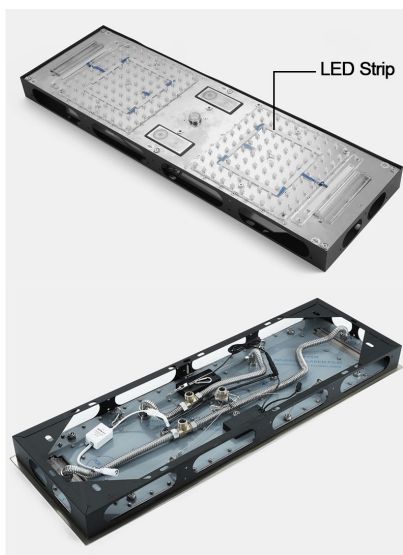

# PHONE CONTROLLED THERMOSTATIC RAINFALL WATERFALL SHOWER SYSTEM WITH ROUND HANDHELD SHOWER SPECIFICATIONS

- Shower Panel /Hose Material: 304 Stainless Steel
- Shower Head Size: 900\*300 mm
- Shower Mixer Material: Brass
- Concealed Mixer Size: 465\*130 mm
- Showerheads Install: Embedded Ceiling Mounted
- Concealed Mixer Install: Wall-Mounted
- LED Shower Head Functions: Rainfall, Waterfall, Water Column
- Water Pressure: 0.3 MPA
- Water Flow: 16L/min~28L/min
- Hand Shower/ Shower holder Material: Brass
- Shower Accessories Material: Brass
- LED Light: Need to Connect Power
- LED Light Color: 64 Color
- Shower Hose Length: 1.5M
- AC: 100-265V 50/60Hz

 Kinds of color **64**  
 temperature adjustable

  
**Build-in WIFI**  
**Phone control color**

**Color software App install instruction**  
**download name: Smart Life**

All dimensions and specifications are nominal and may vary. Use actual products for accuracy in critical situations.

**Shower Mixer**

**Hand Shower**

Flow Rate: 2.0 GPM / 7.6 LPM

**Shower Mixer Connections**