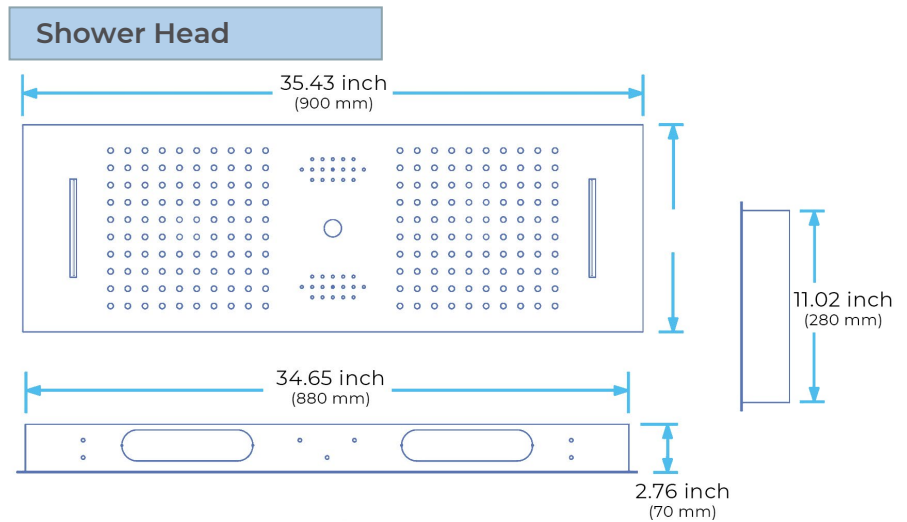

# PHONE CONTROLLED THERMOSTATIC RAINFALL WATERFALL SHOWER SYSTEM WITH ROUND HANDHELD SHOWER SPECIFICATIONS

- Shower Panel /Hose Material: 304 Stainless Steel
- Shower Head Size: 900\*300 mm
- Shower Mixer Material: Brass
- Concealed Mixer Size: 465\*130 mm
- Showerheads Install: Embedded Ceiling Mounted
- Concealed Mixer Install: Wall-Mounted
- LED Shower Head Functions: Rainfall, Waterfall, Water Column
- Water Pressure: 0.3 MPA
- Water Flow: 16L/min~28L/min
- Hand Shower/ Shower holder Material: Brass
- Shower Accessories Material: Brass
- LED Light: Need to Connect Power
- LED Light Color: 64 Color
- Shower Hose Length: 1.5M
- AC: 100-265V 50/60Hz

 Kinds of color **64**  
 temperature adjustable

  
**Build-in WIFI**  
**Phone control color**

**Color software App install instruction**  
**download name: Smart Life**

All dimensions and specifications are nominal and may vary. Use actual products for accuracy in critical situations.

**Shower Mixer**

**Hand Shower**

Flow Rate: 2.0 GPM / 7.6 LPM

**Shower Mixer Connections**