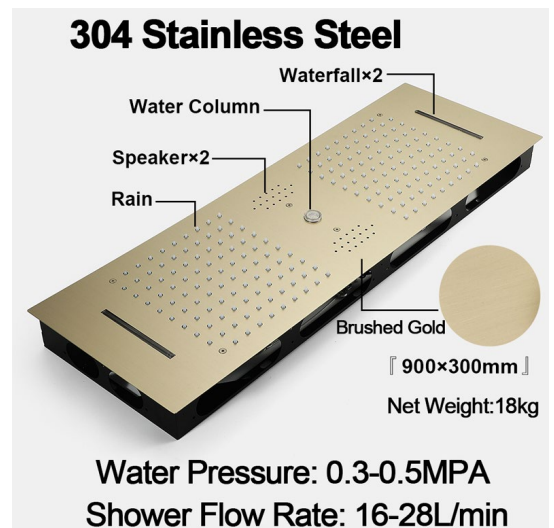

# PHONE CONTROLLED THERMOSTATIC RAINFALL WATERFALL SHOWER SYSTEM WITH ROUND HANDHELD SHOWER SPECIFICATIONS

- Shower Panel /Hose Material: 304 Stainless Steel
- Shower Head Size: 900\*300 mm
- Shower Mixer Material: Brass
- Concealed Mixer Size: 465\*130 mm
- Showerheads Install: Embedded Ceiling Mounted
- Concealed Mixer Install: Wall-Mounted
- LED Shower Head Functions: Rainfall, Waterfall, Water Column
- Water Pressure: 0.3 MPA
- Water Flow: 16L/min~28L/min
- Hand Shower/ Shower holder Material: Brass
- Shower Accessories Material: Brass
- LED Light: Need to Connect Power
- LED Light Color: 64 Color
- Shower Hose Length: 1.5M
- AC: 100-265V 50/60Hz

 Kinds of color **64**  
 temperature adjustable

  
**Build-in WIFI**  
**Phone control color**

**Color software App install instruction**  
**download name: Smart Life**

All dimensions and specifications are nominal and may vary. Use actual products for accuracy in critical situations.

**Shower Mixer**

**Hand Shower**

Flow Rate: 2.0 GPM / 7.6 LPM

**Shower Mixer Connections**