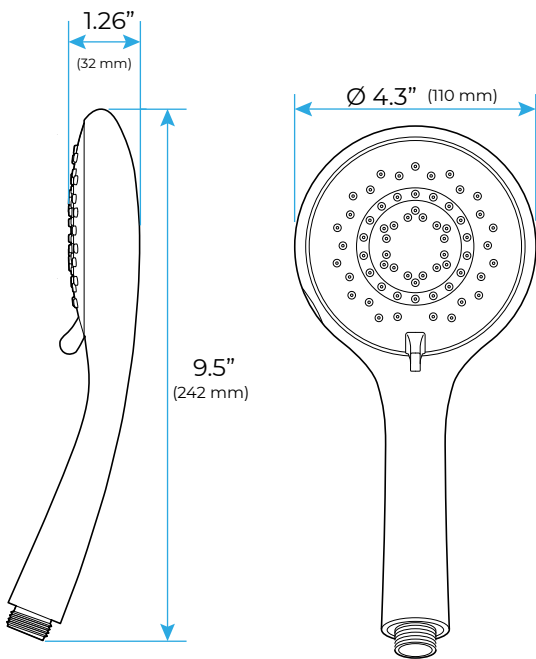

# PHONE CONTROLLED THERMOSTATIC RAINFALL WATERFALL SHOWER SYSTEM WITH ROUND HANDHELD SHOWER SPECIFICATIONS

- Shower Panel /Hose Material: 304 Stainless Steel
- Shower Head Size: 900\*300 mm
- Shower Mixer Material: Brass
- Concealed Mixer Size: 465\*130 mm
- Showerheads Install: Embedded Ceiling Mounted
- Concealed Mixer Install: Wall-Mounted
- LED Shower Head Functions: Rainfall, Waterfall, Water Column
- Water Pressure: 0.3 MPA
- Water Flow: 16L/min~28L/min
- Hand Shower/ Shower holder Material: Brass
- Shower Accessories Material: Brass
- LED Light: Need to Connect Power
- LED Light Color: 64 Color
- Shower Hose Length: 1.5M
- AC: 100-265V 50/60Hz

 Kinds of color **64**  
 temperature adjustable

  
**Build-in WIFI**  
**Phone control color**

**Color software App install instruction**  
**download name: Smart Life**

All dimensions and specifications are nominal and may vary. Use actual products for accuracy in critical situations.

**Shower Mixer**

**Hand Shower**

Flow Rate: 2.0 GPM / 7.6 LPM

**Shower Mixer Connections**